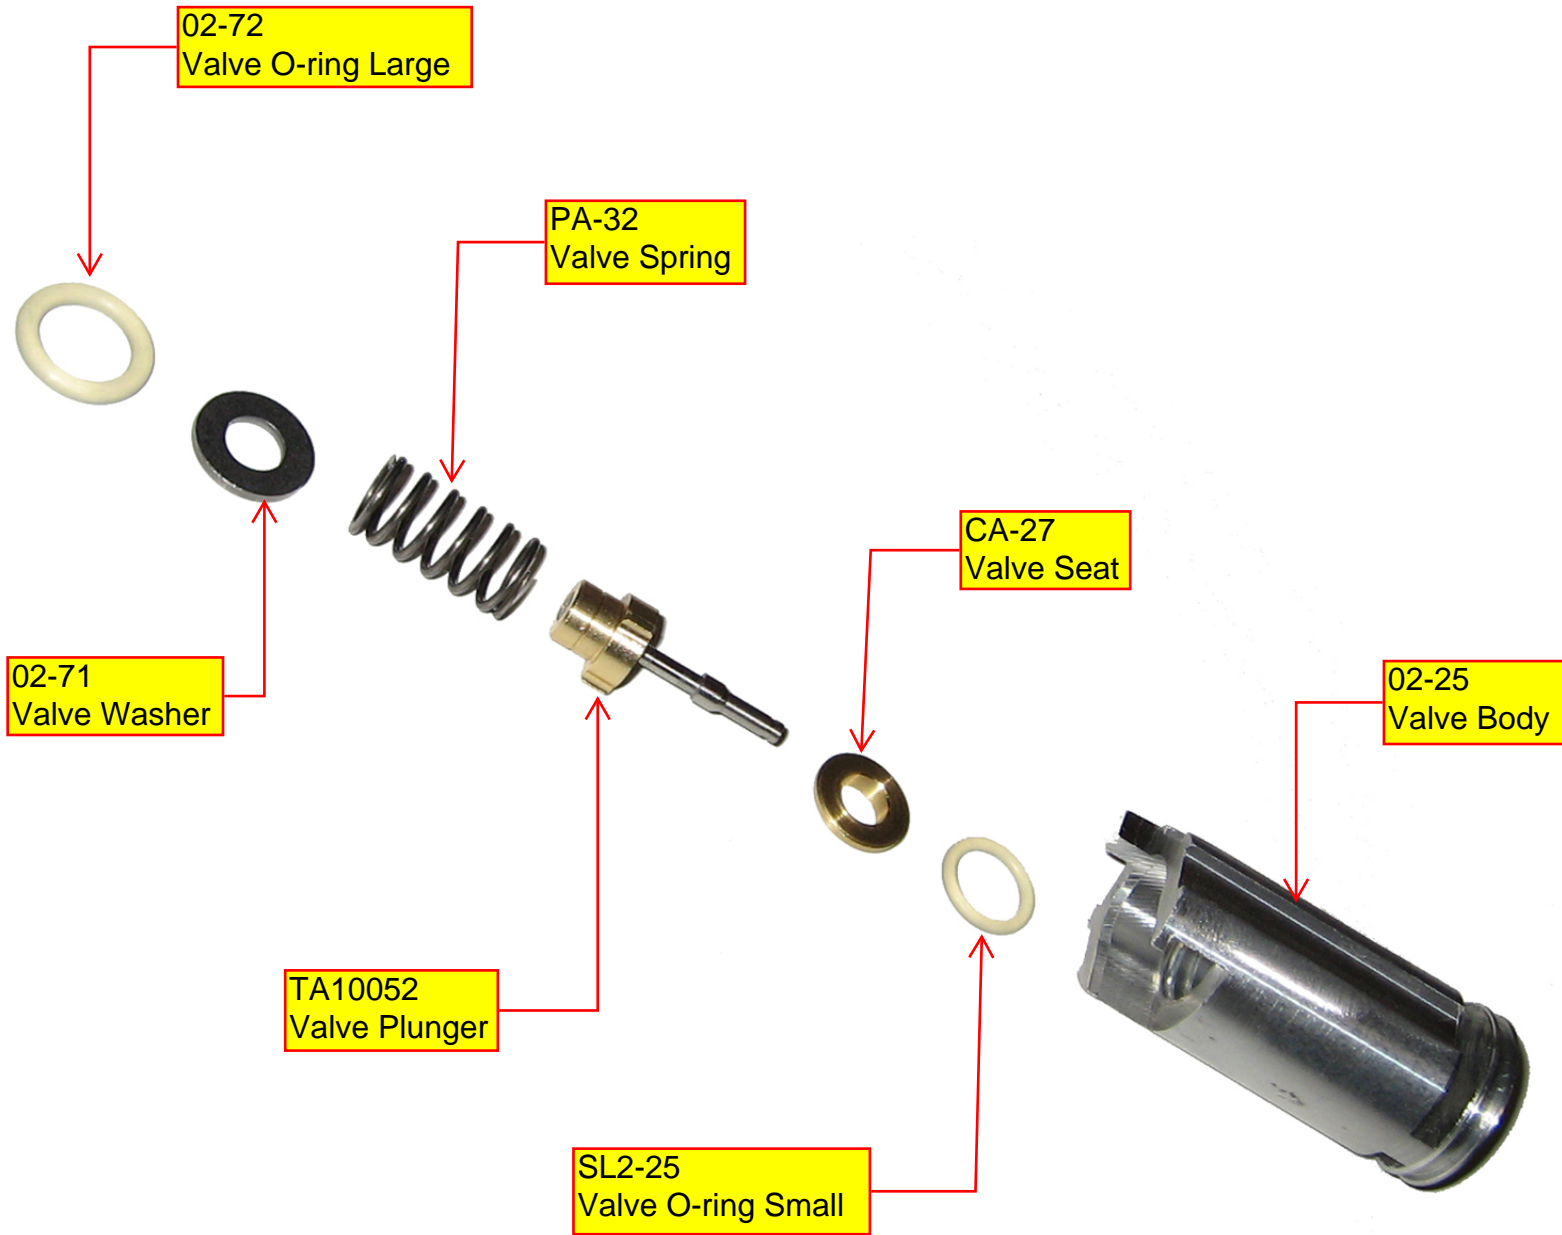

TA10015
Magazine Pin

02-20S
Magazine Spring
Red (2)

TA10013
Magazine Base

TA10014
Magazine
Button

02-20S
Spring
(Red)

02-33
Trigger Plate
Pin (4)

02-33A
Sear Pin
(Black)

02-35
Sear

02-20
Sear Spring
(Blue)

98-18
Slider

98-19
Slider Pin (2)

02-20
Slider Spring
Blue, not visible

02-67R
Right Trigger
Plate

TA10021
Trigger

02-33A
Sear Pin
(Black)

02-33
Trigger Plate
Pin (4)

02-20S
Spring
(Red)

02-67R
Right Trigger Plate

TA10010
Lower
Receiver Left

02-38
Trigger
Guard

TA10021
Trigger

02-06
Tank Adapter

TA10025
Gas Line
Elbow