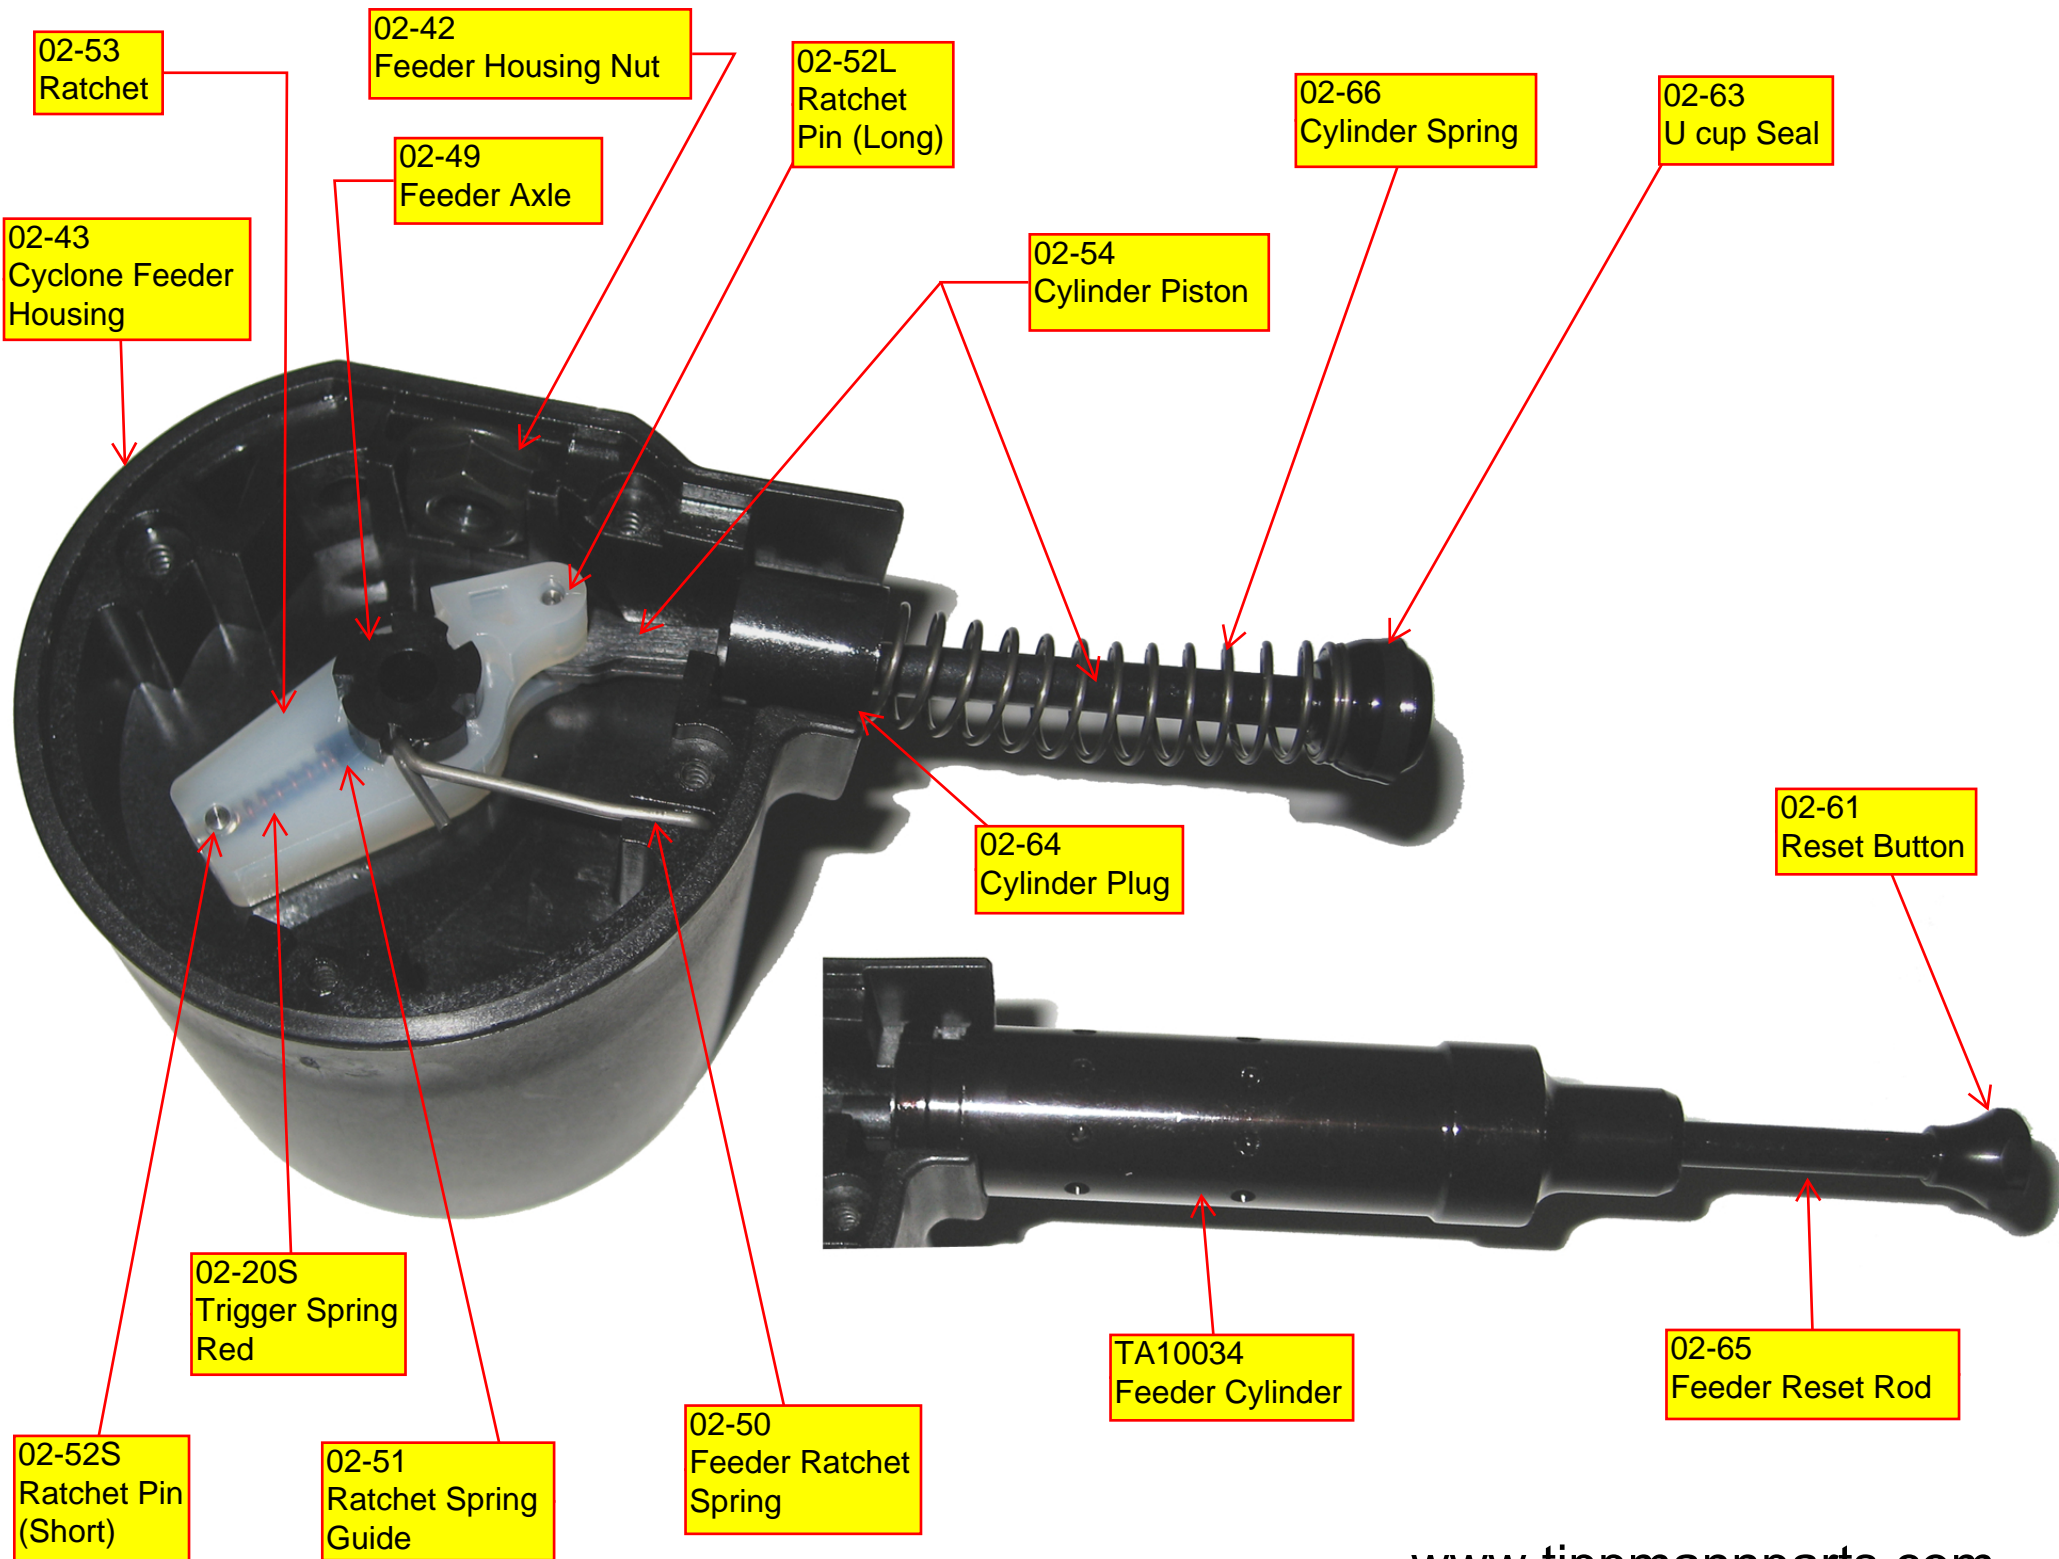

02-20
Sear Spring
(Blue)

98-18
Slider

98-19
Slider Pin (2)

02-20
Slider Spring
Blue, not visible

02-67R
Right Trigger
Plate

TA10021
Trigger

02-33A
Sear Pin
(Black)

02-33
Trigger Plate
Pin (4)

02-20S
Spring
(Red)

02-67R
Right Trigger Plate

TA10010
Lower
Receiver Left

02-38
Trigger
Guard

TA10021
Trigger

02-06
Tank Adapter

TA10025
Gas Line
Elbow