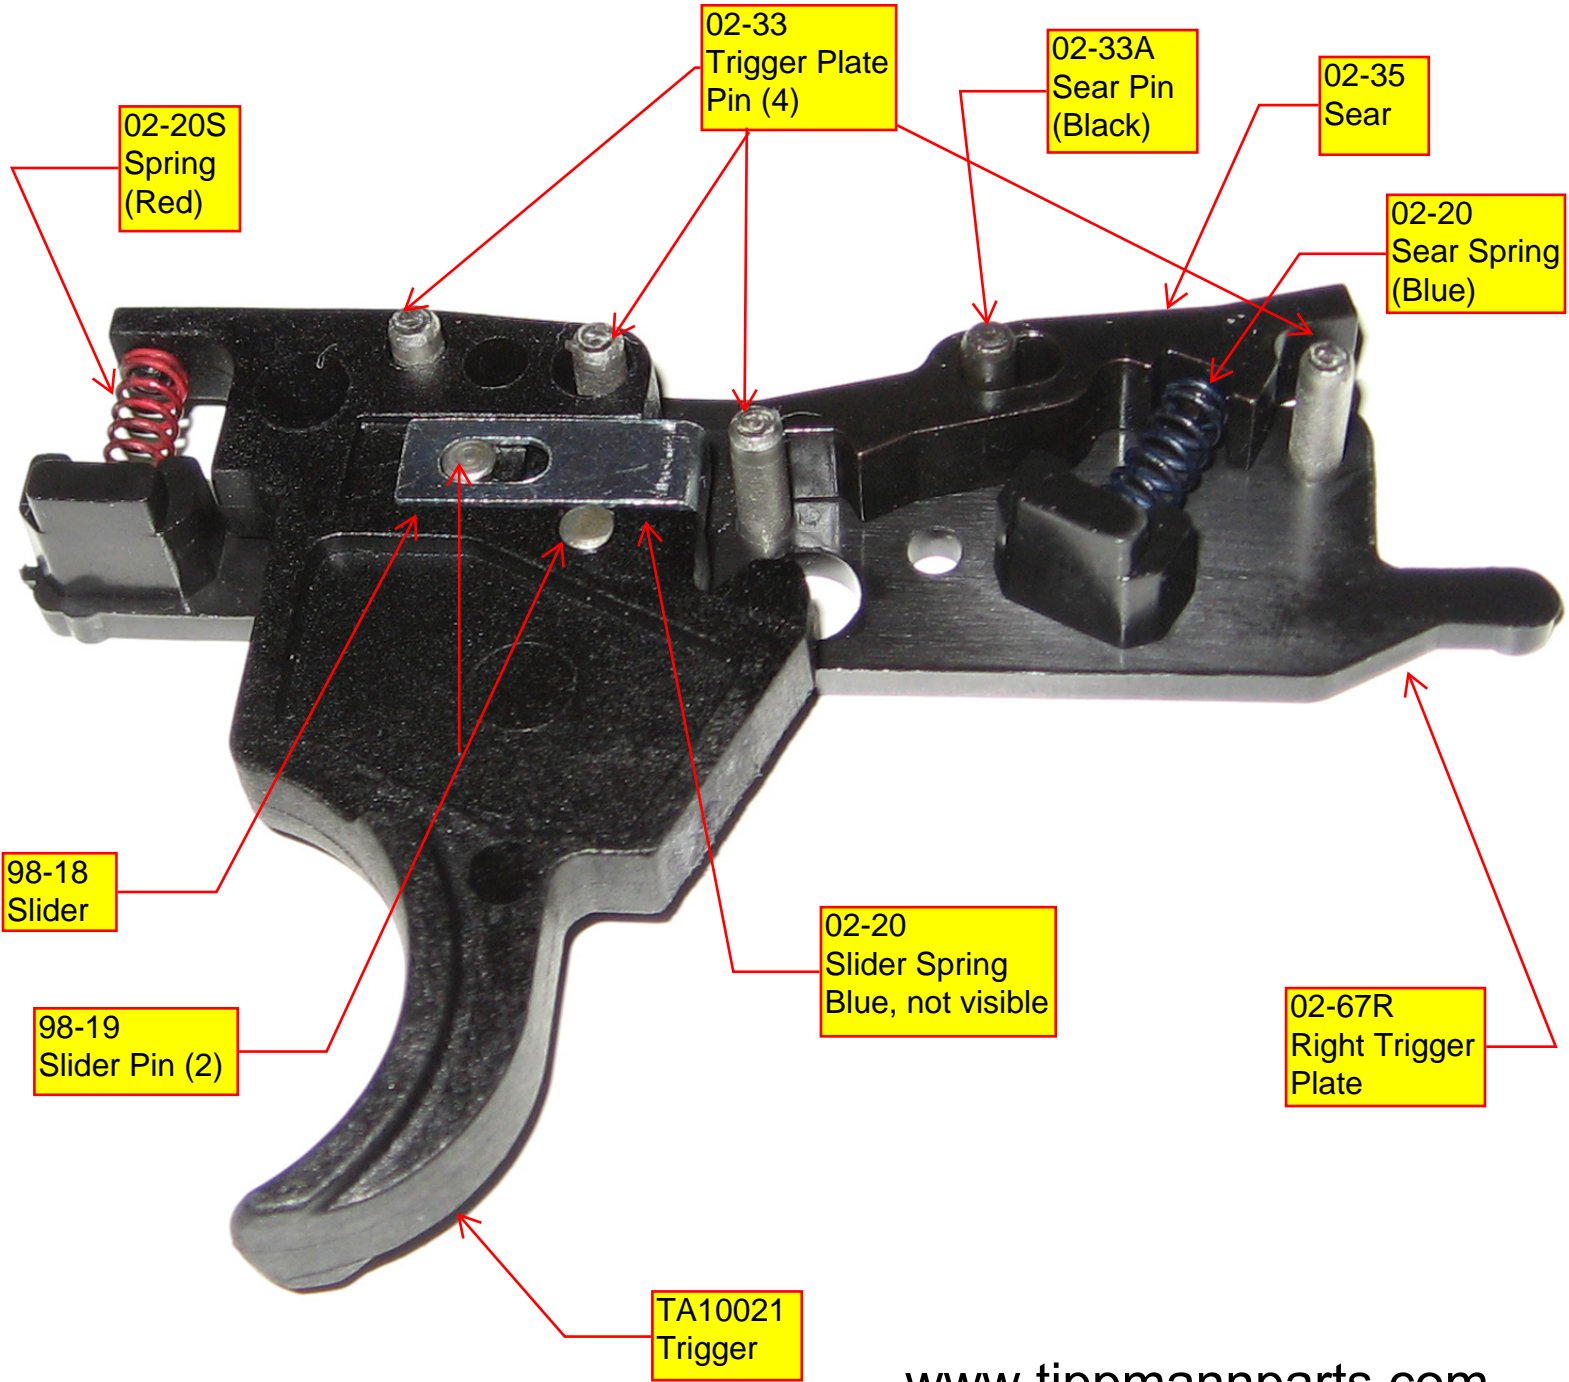

98-16
Linkage Arm

TA01010
Rear Bolt
Plug

FA-18
Ball Latch

02-17
Front Bolt

TA10030
Receiver
Right

TA10022
Tombstone
Adapter

Power
Tube

98-12A
Rear Bolt
O-ring

02-11
Rear Bolt

CA-14
Drive Spring

CA-15
Guide Pin

02-58
O-ring
Retainer

TA10050
End Cap

98-57
Buffer O-ring

4-PA
Sling Swivel

TA10057
End Cap
Bushing

TA10015
Magazine Pin

02-20S
Magazine Spring
Red (2)

TA10013
Magazine Base

TA10014
Magazine
Button

02-20S
Spring
(Red)

02-33
Trigger Plate
Pin (4)

02-33A
Sear Pin
(Black)

02-35
Sear

02-20
Sear Spring
(Blue)

98-18
Slider

98-19
Slider Pin (2)

02-20
Slider Spring
Blue, not visible

02-67R
Right Trigger
Plate

TA10021
Trigger

02-33A
Sear Pin
(Black)

02-33
Trigger Plate
Pin (4)